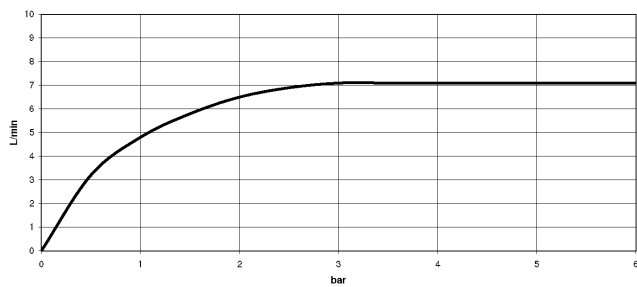

27 789 970

mm [inches]
M 1:10

Diagramma di portata

Certificati

LGA_18901.

Belgaqua_22_277_2
7_3.

27 789 970

Parts for other finishes can be found here: Cromato